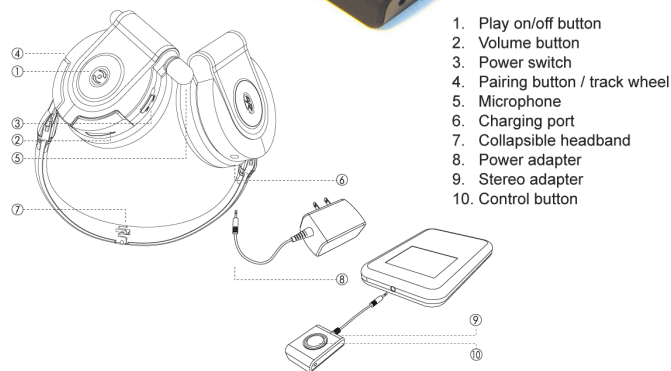

Box content: Bluetooth Stereo Headset • Bluetooth 3.5mm Universal Adapter • Dual Power Adapter • User guide

GoldLantern, L.L.C.
24040 Camino del Avion
Suite A327
Monarch Beach, CA 92629

Tel: 949-496-1265
Fax: 949-496-9266
Email: info@goldlantern.com
Website: www.goldlantern.com