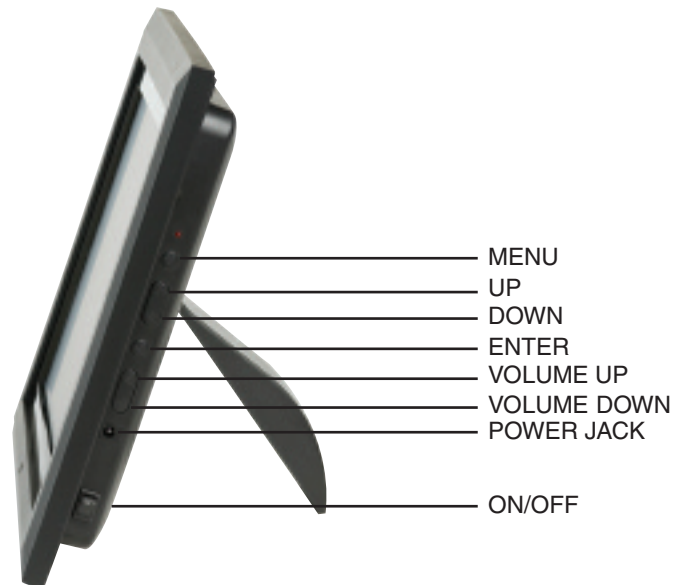

GL 8" DIGITAL PICTURE FRAME

"Connect your life, Connect your world"

BENEFITS FEATURES SPECIFICATIONS

Model GL-DPF8005A

- 8" Digital Flat Panel TFT Display
- Resolution: 800 x 600
- Aspect Ratio: 4:3
- Memory: 128 MB
- Media: JPEG/MPEG1/MPEG2/MPEG3/MPEG4
- Memory Cards: SD/MS/XD/MMC/CF/USB
- Auto Start Mode: Auto Slide Show JPEG
- Image Rotation: 0, 90, 180, 270 Degrees
- USB Host and Slave
- Calendar and Alarm Clock Function
- Brightness/Contrast/Color Adjustment